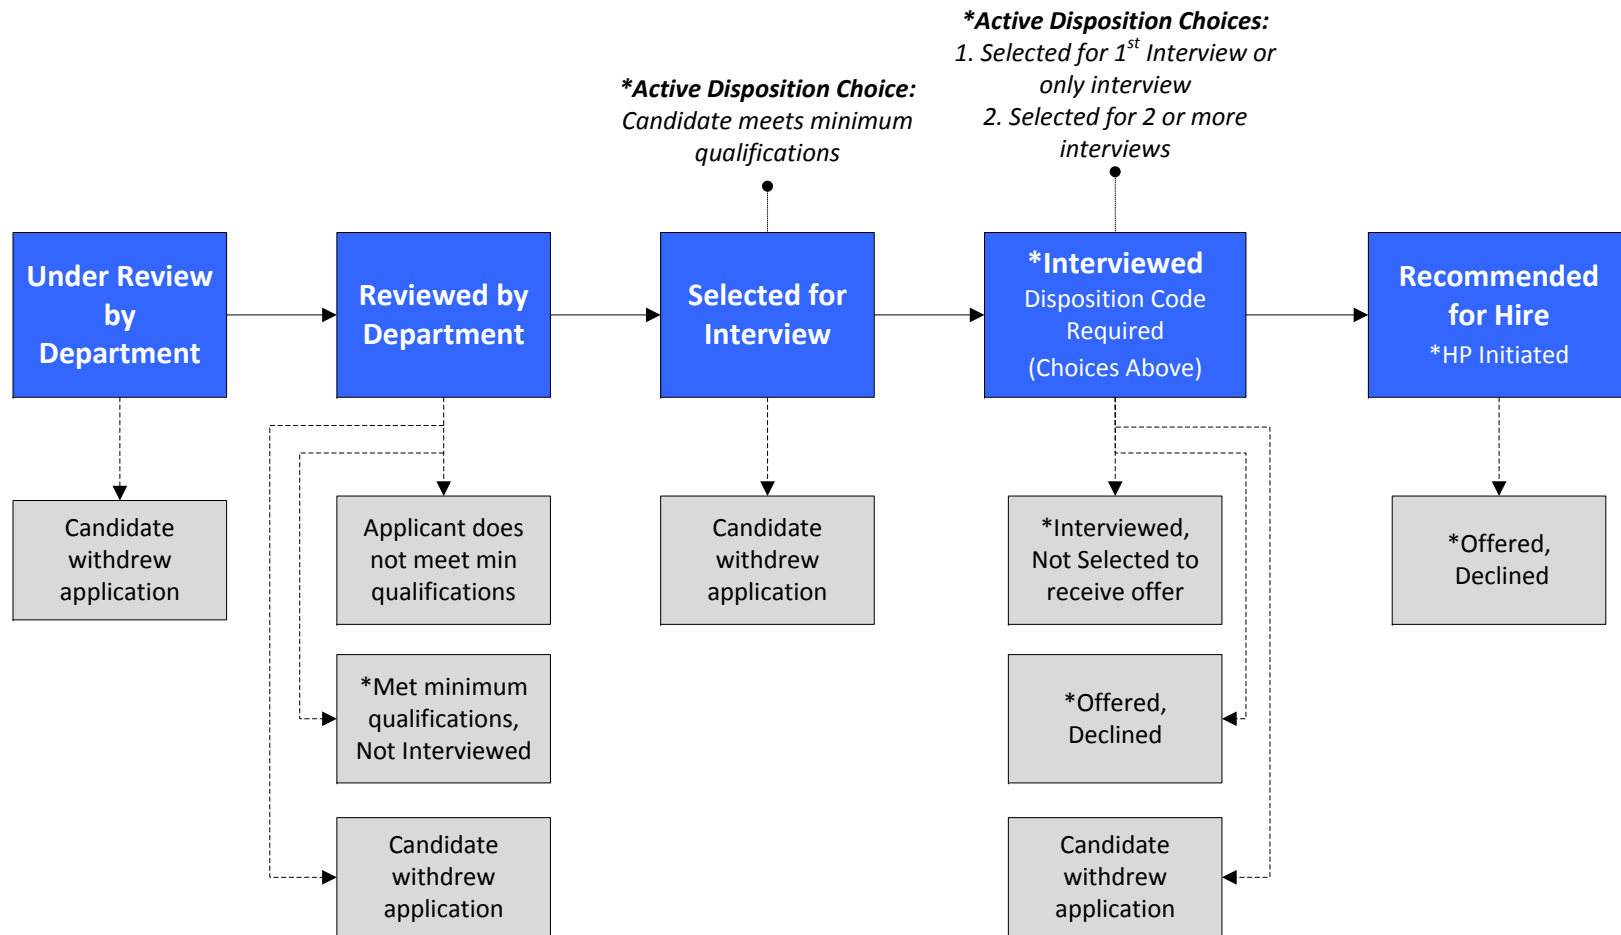

Applicant Management Workflow

The **Applicant Manager** user group manages the applicant management workflow and is the only role assigned to a posting that can move applicants through the workflow stages.